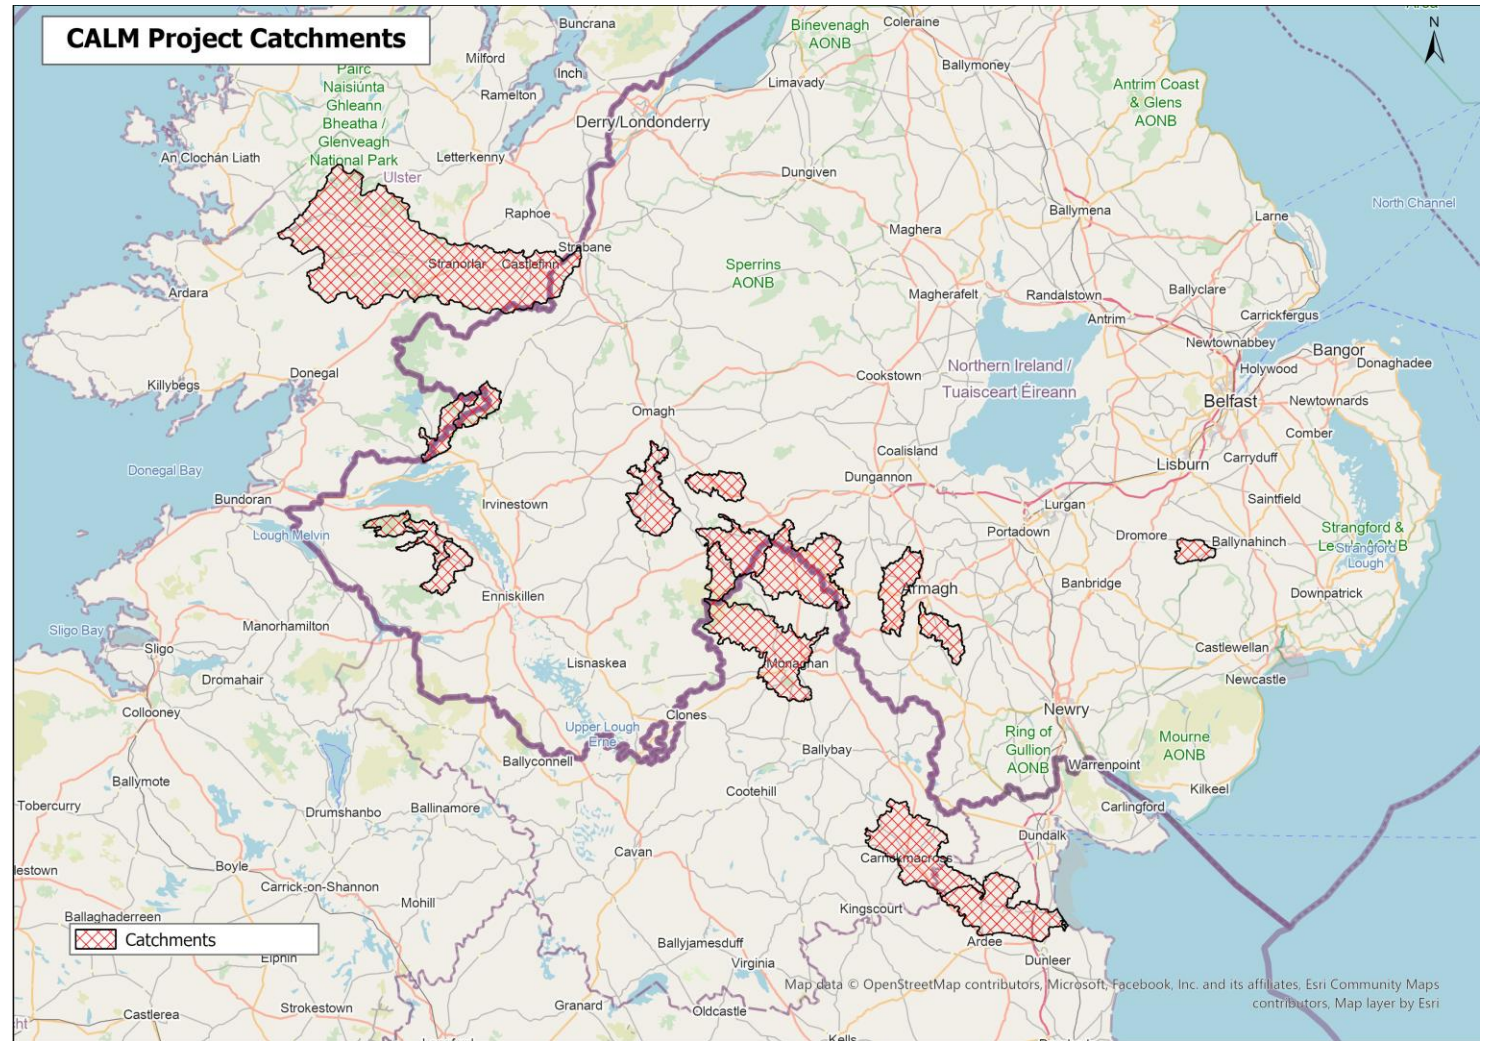

Key Catchments

- 1. Lough More
- 2. Lagan
- 3. Ballymartrim (Blackwater Tributary)
- 4. Upper Sillees
- 5. Termon
- 6. Monaghan Blackwater
- 7. Glyde
- 8. Quiggery
- 9. Finn Tributaries
- 10. Routing Burn
- 11. Lough Navar Flood Management Study