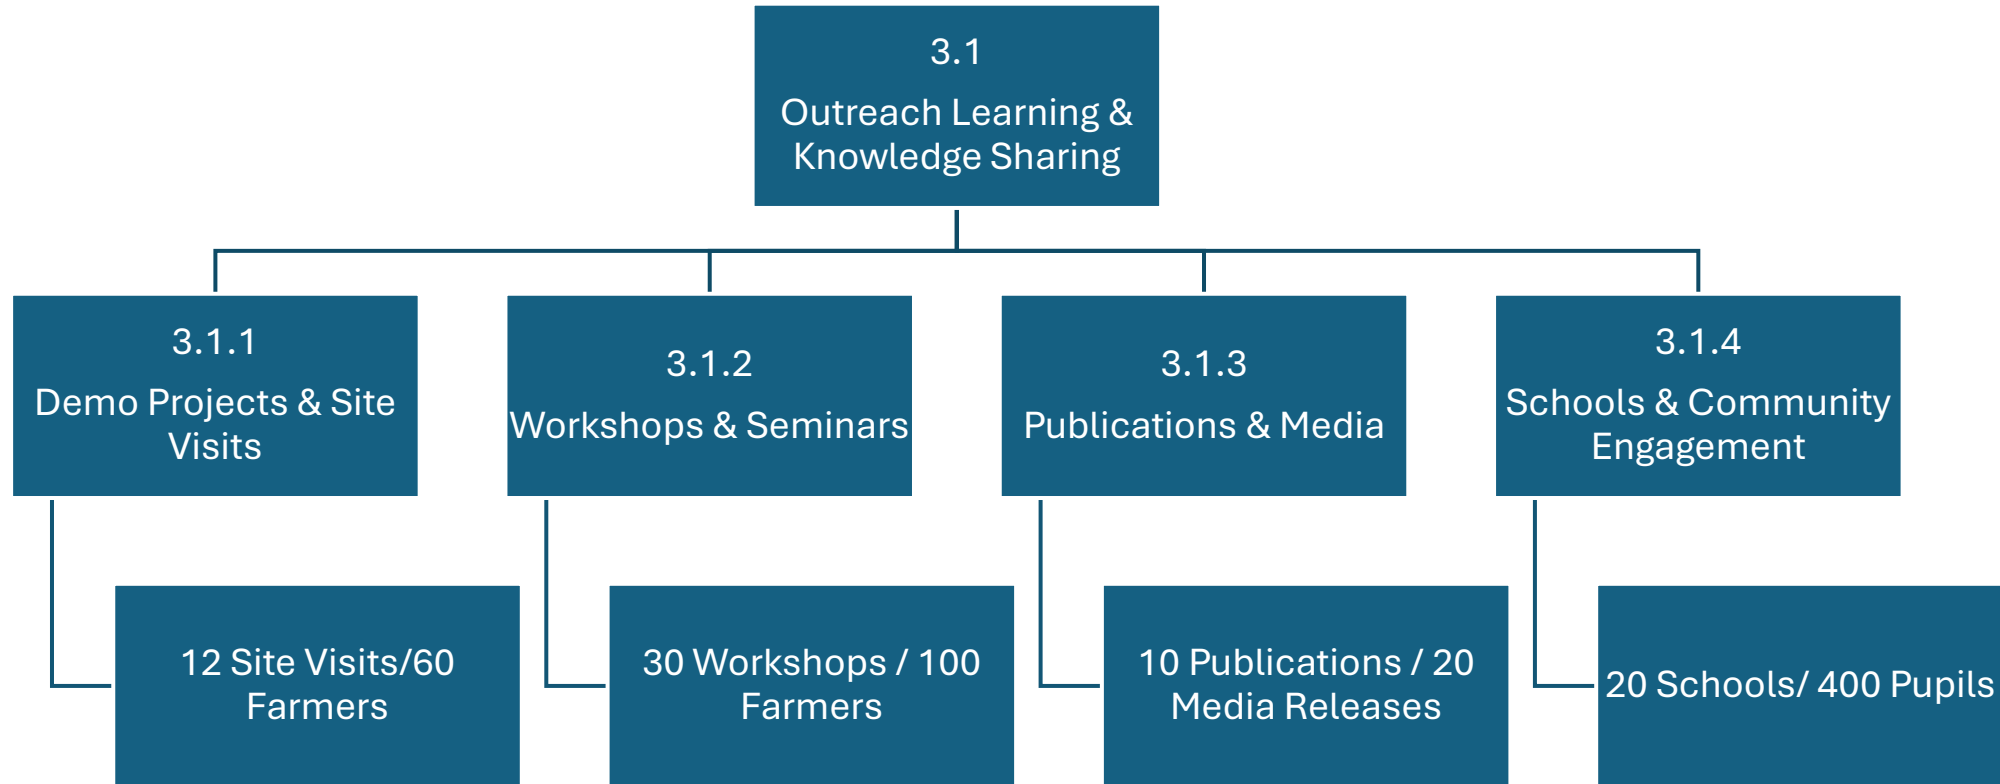

Community Engagement & Outreach

CALM
Catchment Action for
Local Management

PEACEPLUS
Northern Ireland - Ireland

Co-funded by the

European Union

UK Government

Rialtas na hÉireann
Government of Ireland

Northern Ireland
Executive
www.northernireland.gov.uk