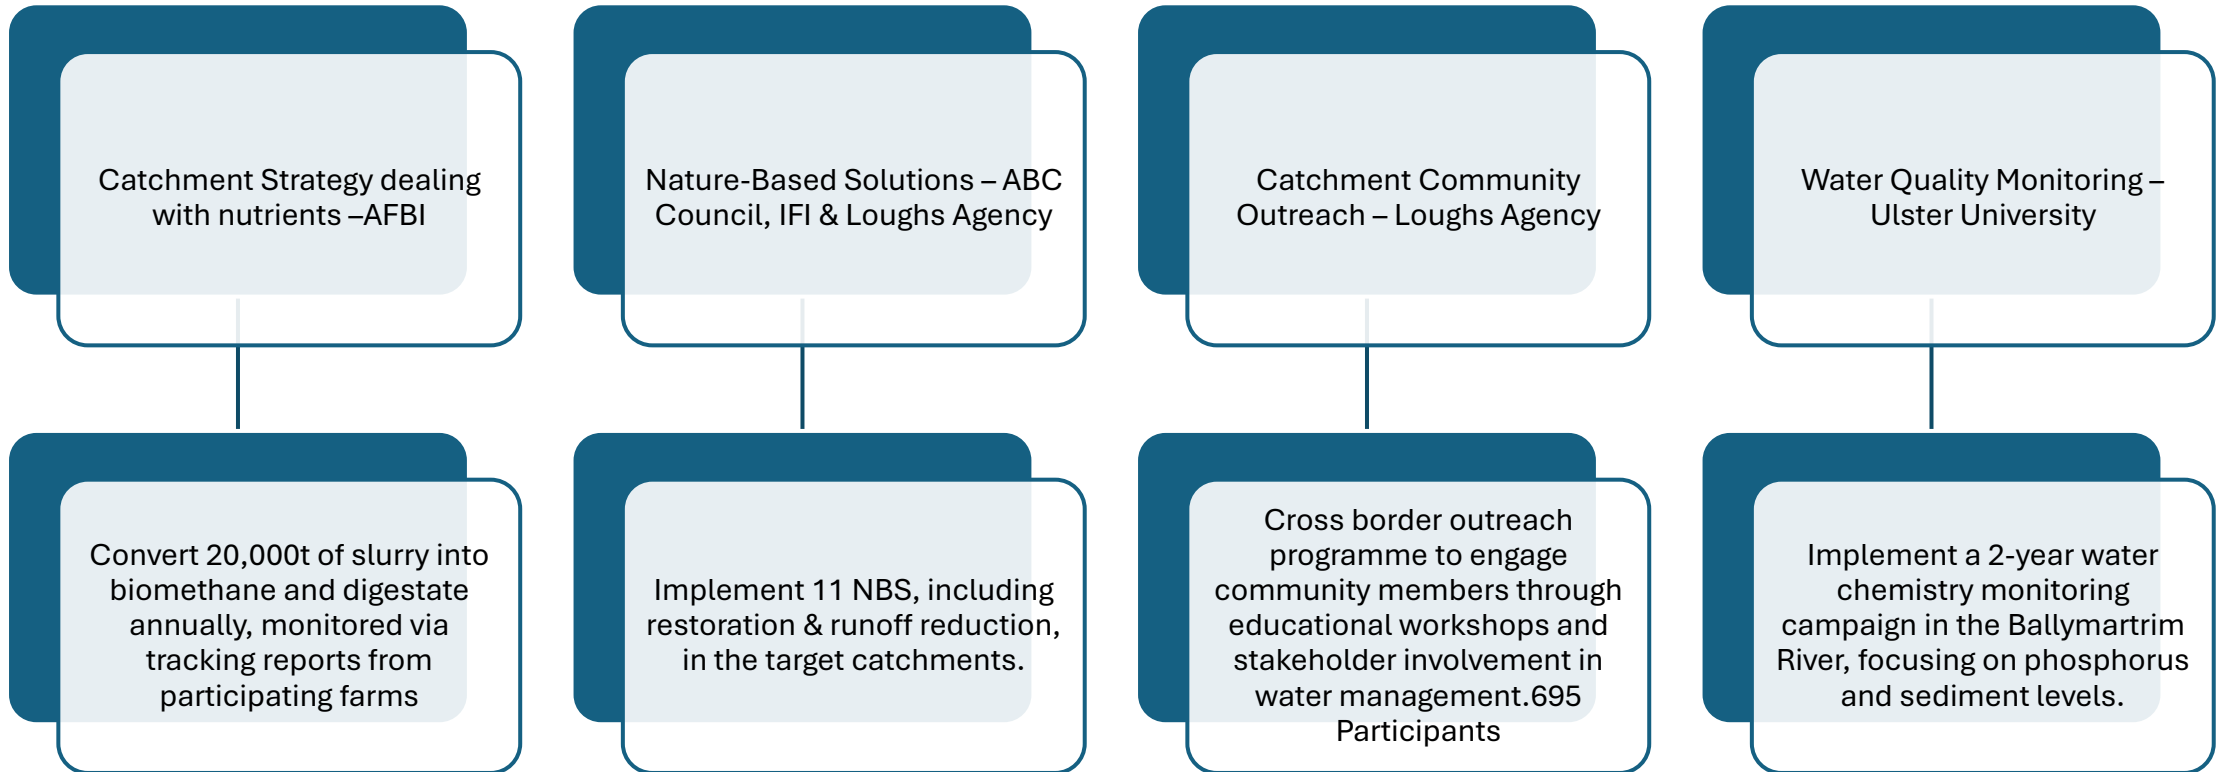

Sources: unsustainable agricultural practices, erosion, poor waste management

Need for coordinated cross-border action

Project Objectives

Enhance water quality
and ecosystem health

Reduce nutrient and
sediment loads

Key Catchments

- 1. Lough More
- 2. Lagan
- 3. Ballymartrim (Blackwater Tributary)
- 4. Upper Sillees
- 5. Termon
- 6. Monaghan Blackwater
- 7. Glyde
- 8. Quiggery
- 9. Finn Tributaries
- 10. Routing Burn
- 11. Lough Navar Flood Management Study