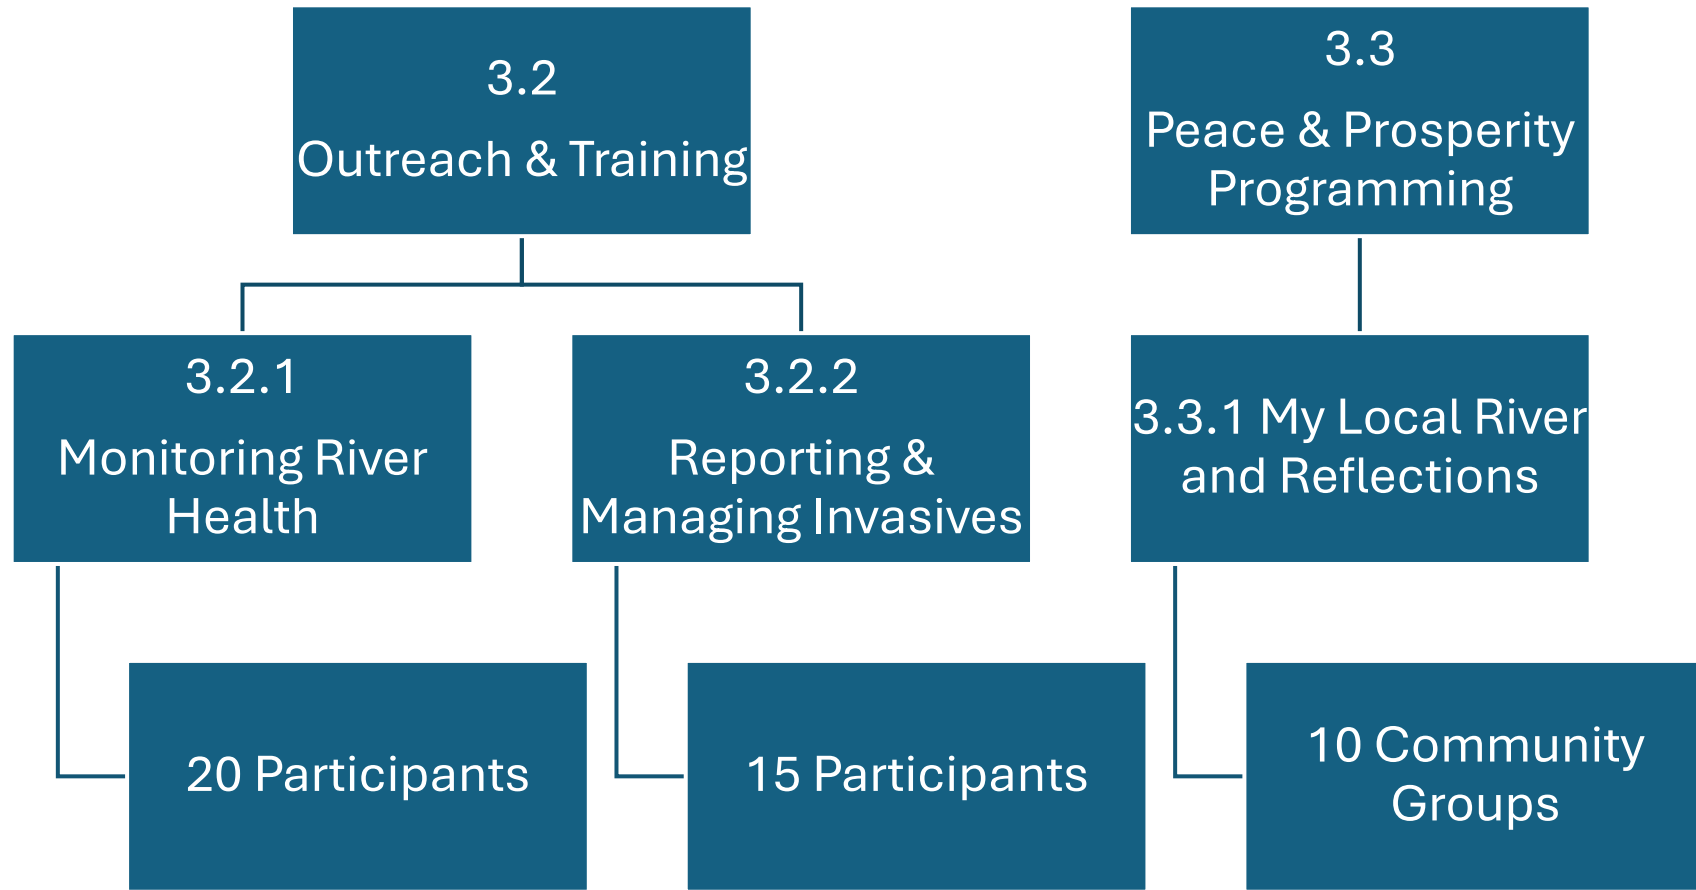

Community Engagement & Outreach

CALM
Catchment Action for
Local Management

PEACEPLUS
Northern Ireland - Ireland

Co-funded by the

European Union

UK Government

Rialtas na hÉireann
Government of Ireland

Northern Ireland
Executive
www.northernireland.gov.uk