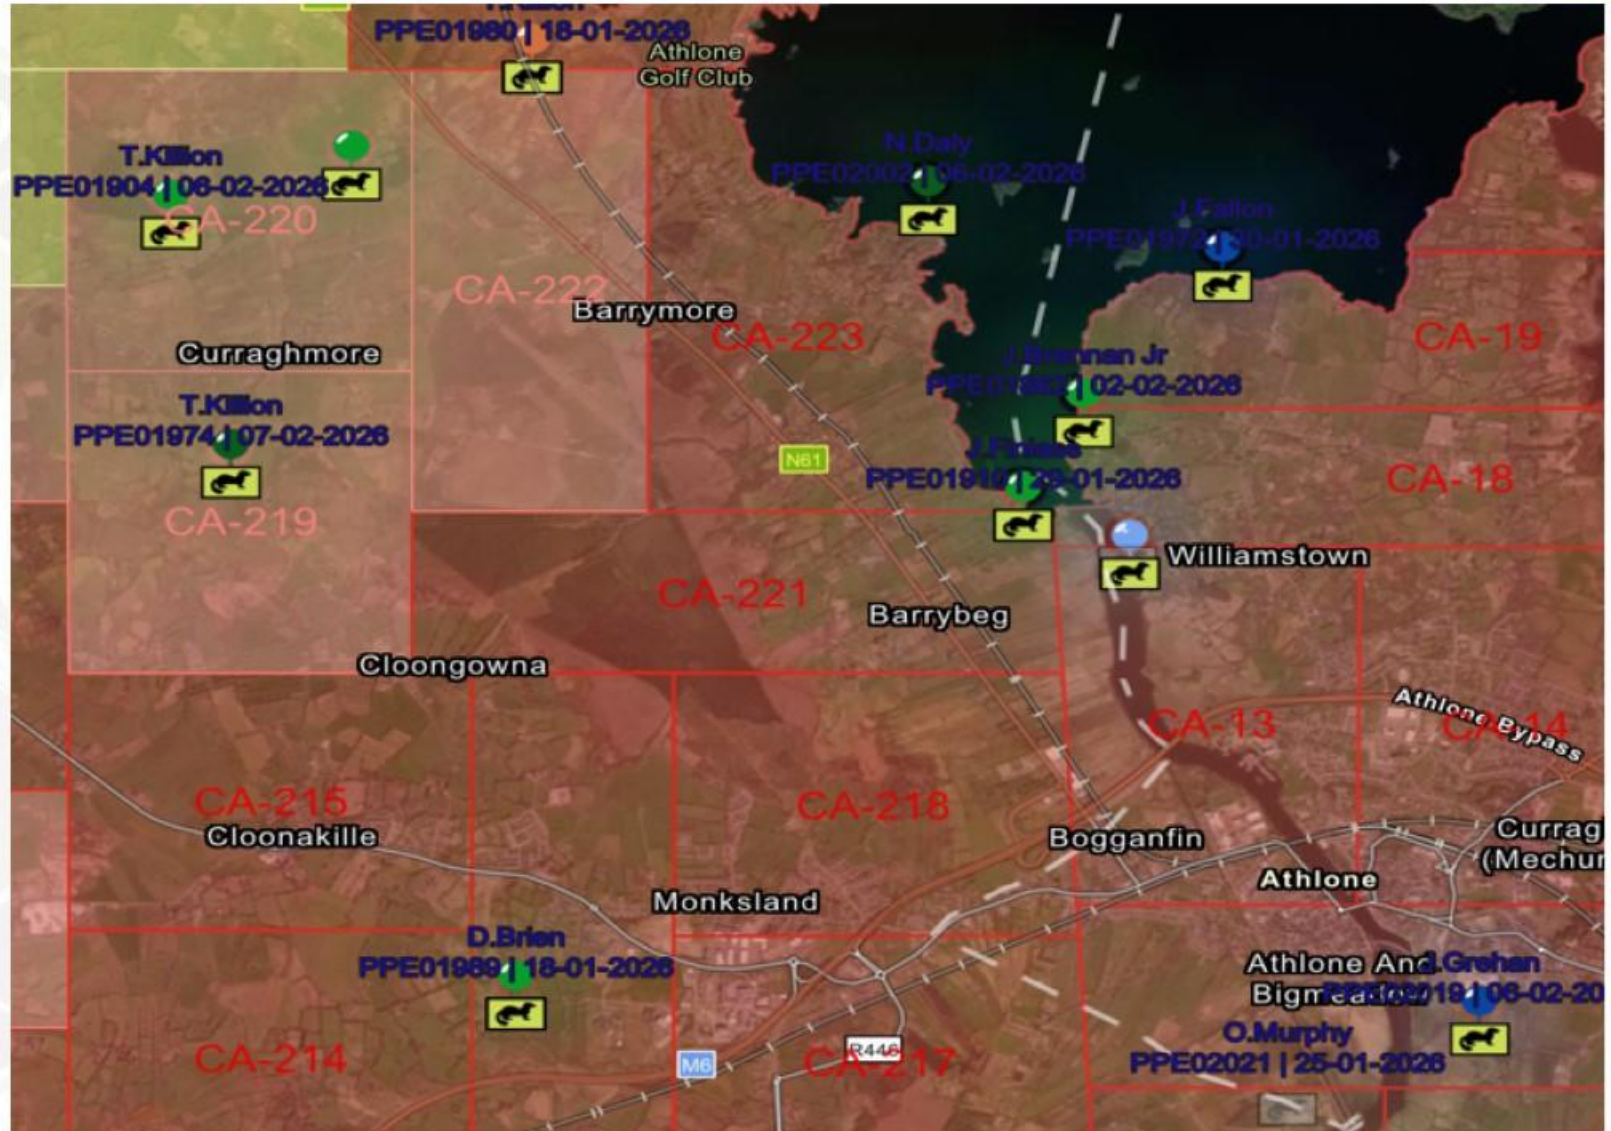

Midland's Pilot Area

The programme covers a 2,600km² area surrounding Lough Ree divided into:

- 1,030km² core area.
- 1,570km² buffer area.

A network of 600 traps will be strategically set and monitored within these areas for the duration of the programme.

Trap Deployment and Captures

- 104 Traps active on site.
- 37 Mink captured and humanely dispatched to date.
- An additional 31 Mink have been captured by volunteers (catches were during the MMEP timeframe, in MMEP core/buffer area but at non 'MMEP trap locations'.)

Trap Locations on Lough Ree

- Core area and buffer area are divided up into 3 Km² grids along all watercourses.
- 3.5 year Continuous trapping effort as opposed to intensive trapping.
- Trap sensors on all traps.
- High percentage on rafts

Trap Deployment

- Trap deployment showing trap located in each grid.
- Easy to see 'gaps'.
- All georeferenced.
- All data collected on Fieldmaps & Survey 123

Owen Murphy
Programme Director
owen.murphy@breedingwaders.ie