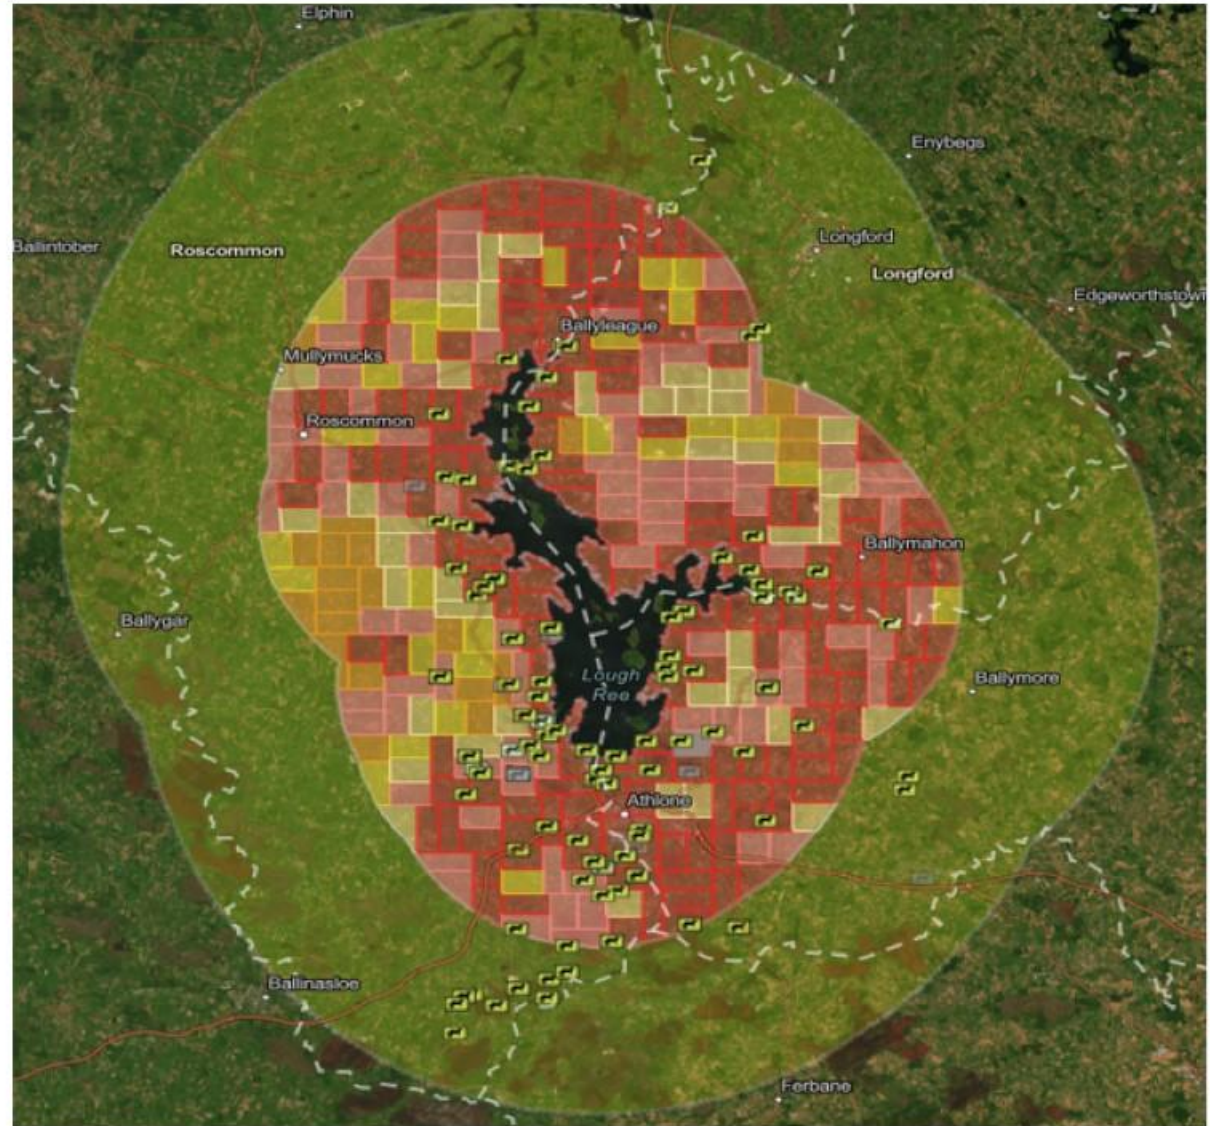

Midland's Pilot Area

The programme covers a 2,600km² area surrounding Lough Ree divided into:

- 1,030km² core area.
- 1,570km² buffer area.

A network of 600 traps will be strategically set and monitored within these areas for the duration of the programme.

- Trapping density of 1 trap/3km²
- 1/30th the area of Ireland

Project Interim Update

- The Programme was Launched in September 2025 at the Ploughing Championship.
- After staff recruitment, the programme started on 12th December 2025.
- Developed SOP's and Volunteer Training Programme for the Pilot project.
- Compiled volunteer list from MMEP website (launched September 2025)
- Recruited volunteers from NARGC members allowing trapping on Gun Club lands immediately.
- First training day held on 17 January 2026.

Trap Deployment and Captures

- 104 Traps active on site.
- 37 Mink captured and humanely dispatched to date.
- An additional 31 Mink have been captured by volunteers (catches were during the MMEP timeframe, in MMEP core/buffer area but at non 'MMEP trap locations'.)

Trap Locations on Lough Ree

- Core area and buffer area are divided up into 3 Km² grids along all watercourses.
- 3.5 year Continuous trapping effort as opposed to intensive trapping.
- Trap sensors on all traps.
- High percentage on rafts