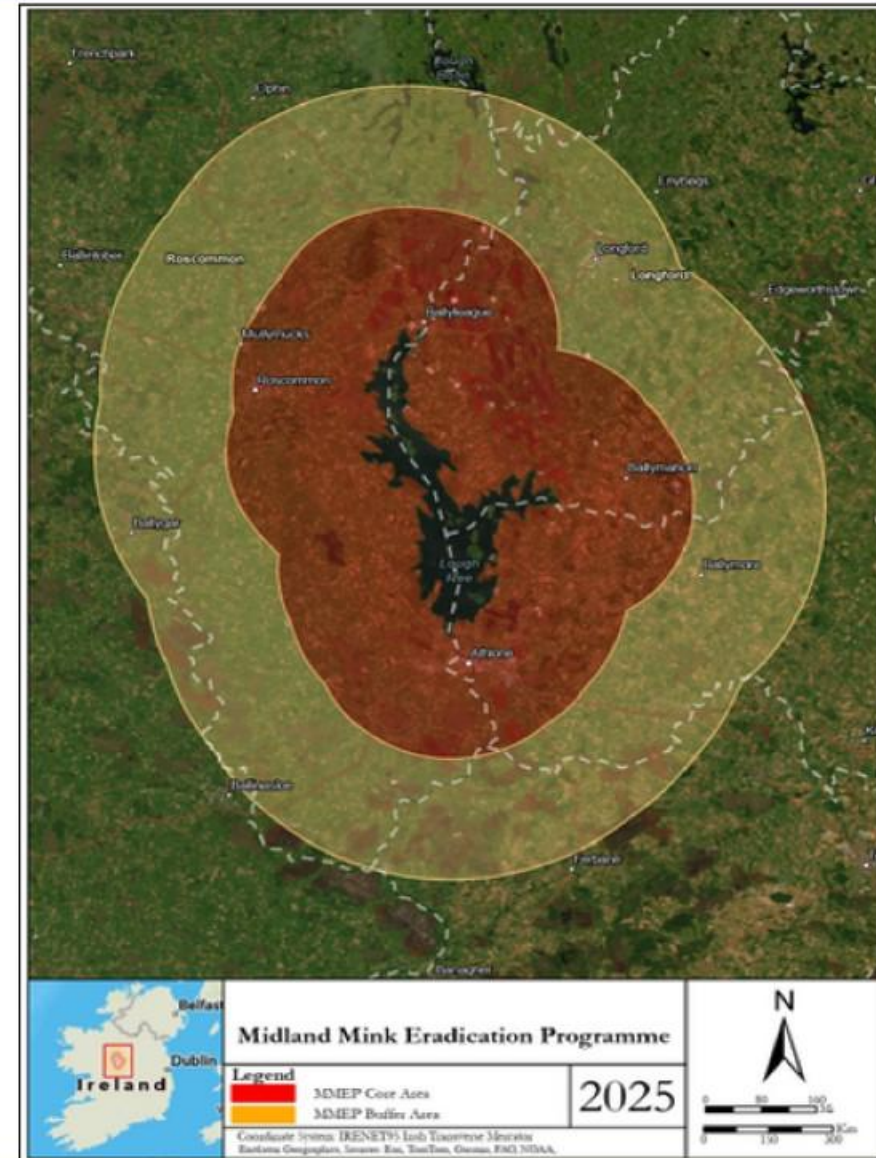

Midland's Mink Eradication Programme

BREEDING WADERS
CIP

SCAN ME

An tSeirbhís Páirceanna Náisiúnta
agus Fiadhúlra
National Parks and Wildlife Service

SCAN ME

Introduction

The Midland's Mink Eradication Programme MMEP is Ireland's first large-scale Mink eradication attempt. The programme is a collaboration between the Breeding Waders European Innovation Partnership (EIP), the National Association of Regional Game Councils (NARGC) and the National Parks and Wildlife Service.

Midland's Pilot Area

The programme covers a 2,600km² area surrounding Lough Ree divided into:

- 1,030km² core area.
- 1,570km² buffer area.

A network of 600 traps will be strategically set and monitored within these areas for the duration of the programme.

- Trapping density of 1 trap/3km²
- 1/30th the area of Ireland

Project Interim Update

- The Programme was Launched in September 2025 at the Ploughing Championship.
- After staff recruitment, the programme started on 12th December 2025.
- Developed SOP's and Volunteer Training Programme for the Pilot project.
- Compiled volunteer list from MMEP website (launched September 2025)
- Recruited volunteers from NARGC members allowing trapping on Gun Club lands immediately.
- First training day held on 17 January 2026.

Trap Deployment and Captures

- 104 Traps active on site.
- 37 Mink captured and humanely dispatched to date.
- An additional 31 Mink have been captured by volunteers (catches were during the MMEP timeframe, in MMEP core/buffer area but at non 'MMEP trap locations'.)